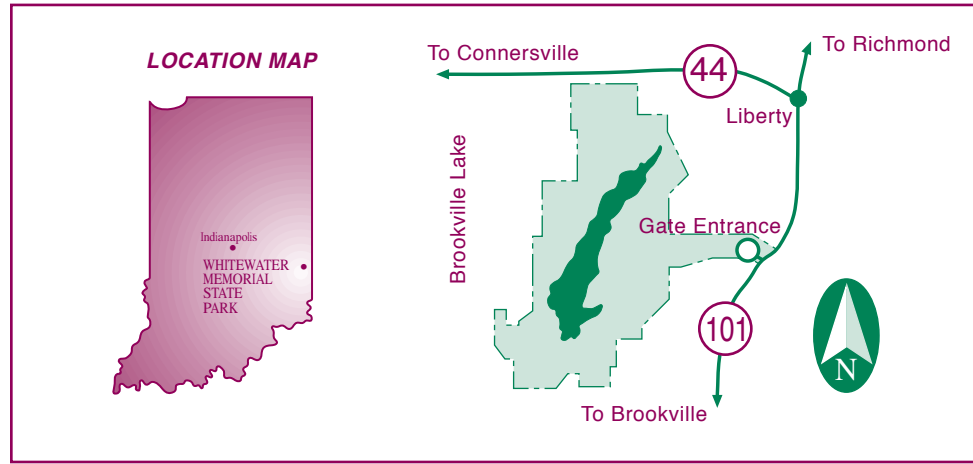

# WHITEWATER MEMORIAL STATE PARK

1418 S. State Road 101 • Liberty, Indiana 47353 • 765-458-5565  
1,710 Acres      Established 1949

TRAIL TABLE			
#	TRAIL	MILEAGE	TRAIL TYPE
1	Memorial	2.5	Moderate
2	Cattail	1	Moderate
3	Red Springs	1.2	Easy Rugged
4	Lakeshore	2.7	Moderate
5	Veteran's	2	Moderate
6	Bridle	9	Easy-rugged

LEGEND			
	Road	T	Telephone
	Hiking Trail		Accessible
	Bridle Trail		
	Boundary		