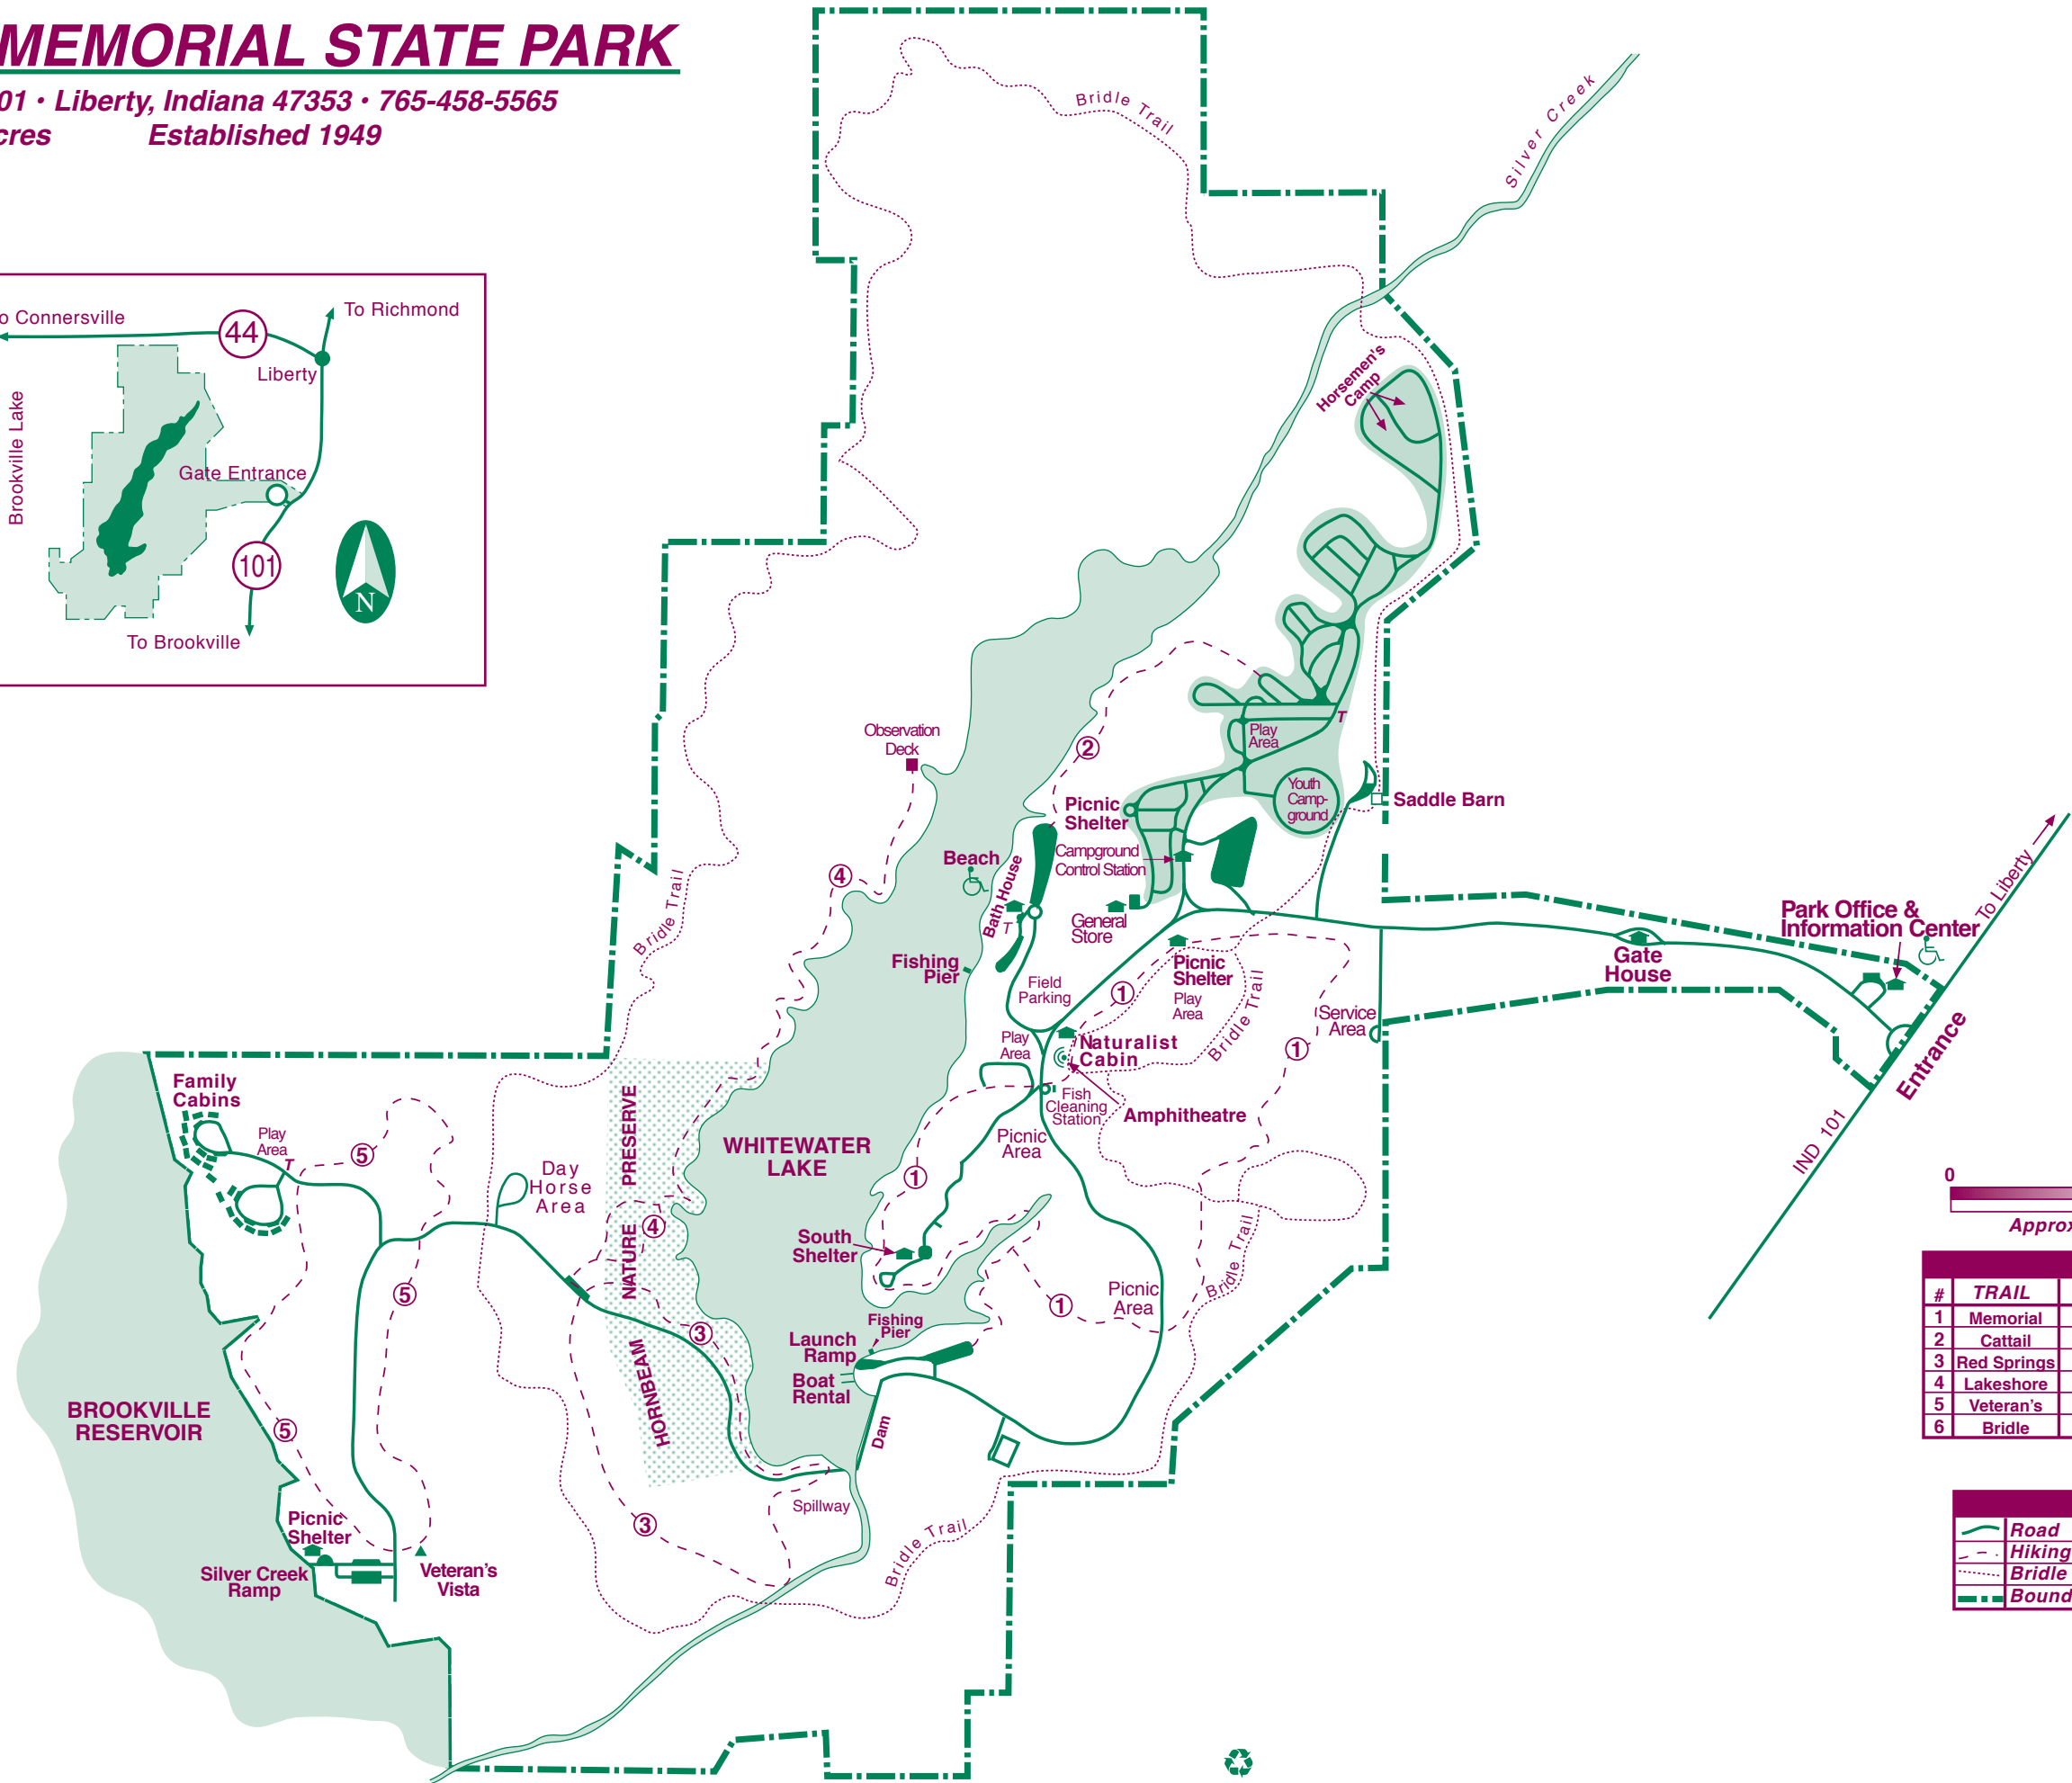

# WHITEWATER MEMORIAL STATE PARK

1418 S. State Road 101 • Liberty, Indiana 47353 • 765-458-5565  
1,710 Acres      Established 1949

TRAIL TABLE			
#	TRAIL	MILEAGE	TRAIL TYPE
1	Memorial	2.5	Moderate
2	Cattail	1	Moderate
3	Red Springs	1.2	Easy Rugged
4	Lakeshore	2.7	Moderate
5	Veteran's	2	Moderate
6	Bridle	9	Easy-rugged

LEGEND			
	Road	T	Telephone
	Hiking Trail		Accessible
	Bridle Trail		
	Boundary		